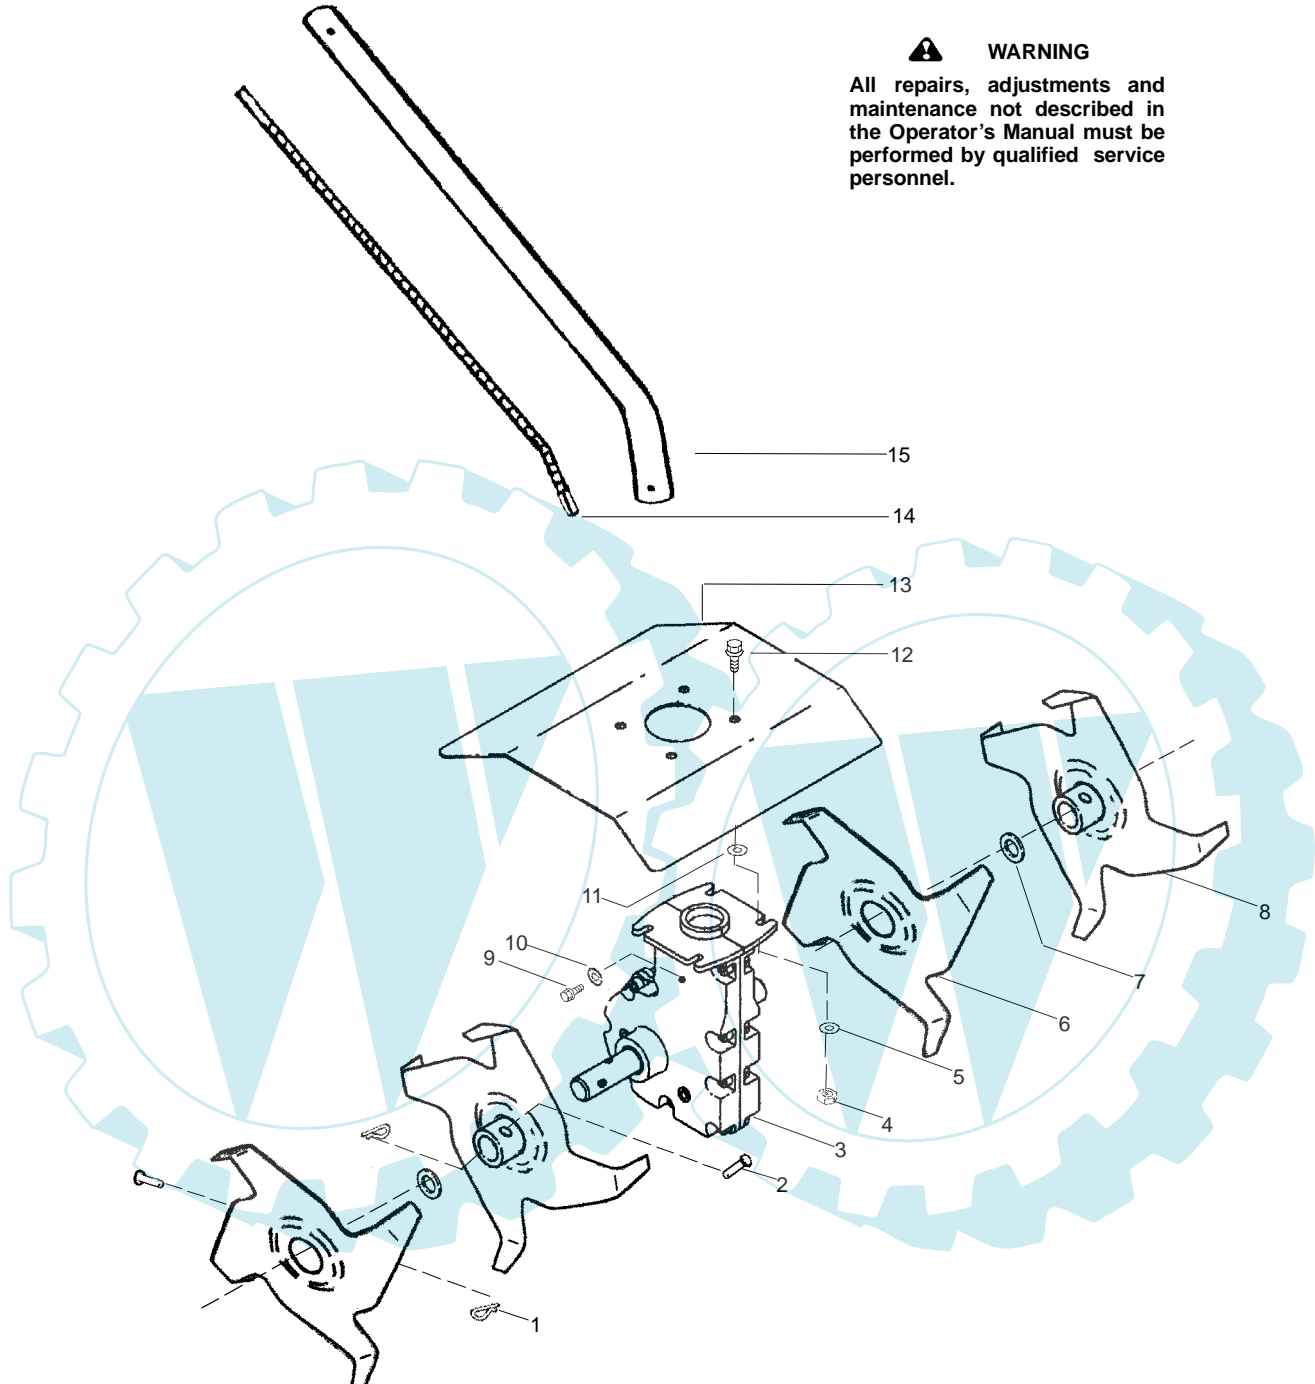

PARTS LIST NO. 530165585		 PARTS LIST	MODEL(s) "CA2000"
DATE 4/06/05	Replaces 3/11/05 - 530165585-01		NOTE: Illustration may differ from actual model due to design changes

⚠ WARNING

All repairs, adjustments and maintenance not described in the Operator's Manual must be performed by qualified service personnel.

Ref.	Part No.	Description	Ref.	Part No.	Description
1.	530016363	Retainer-Hairpin	14.	530095960	Shaft-Flex
2.	530016362	Pin-Clevis	15.	530096326	Assy-Driveshaft
3.	530095985	Assy-Gearbox			Not Shown
4.	530015515	Locknut			
5.	530015209	Washer-Flat			Manual
6.	530095987	Tine-Right Outside/Left Inside			----
7.	530016364	Washer-Felt	↘	530164743	Scan
8.	530095986	Tine-Left Outside/Right Inside	↘	530164744	Euro
9.	530016374	Bolt-Hex	↘	530164745	Euro III
10.	530016375	Washer-Lock	↘	530165261	Euro IV
11.	530015209	Washer-Flat	↘	530165262	Euro V
12.	530016366	Bolt-Washer Head		530095894	Hanger-Attachment
13.	530055771	Guard-blade		545042002	Decal-Shaft Warning

↘ = NEW PART NUMBER FOR THIS IPL

★ = REFER TO THE SERVICE REFERENCE INDICATED FOR MORE INFORMATION. (LOCATED AT END OF IPL)